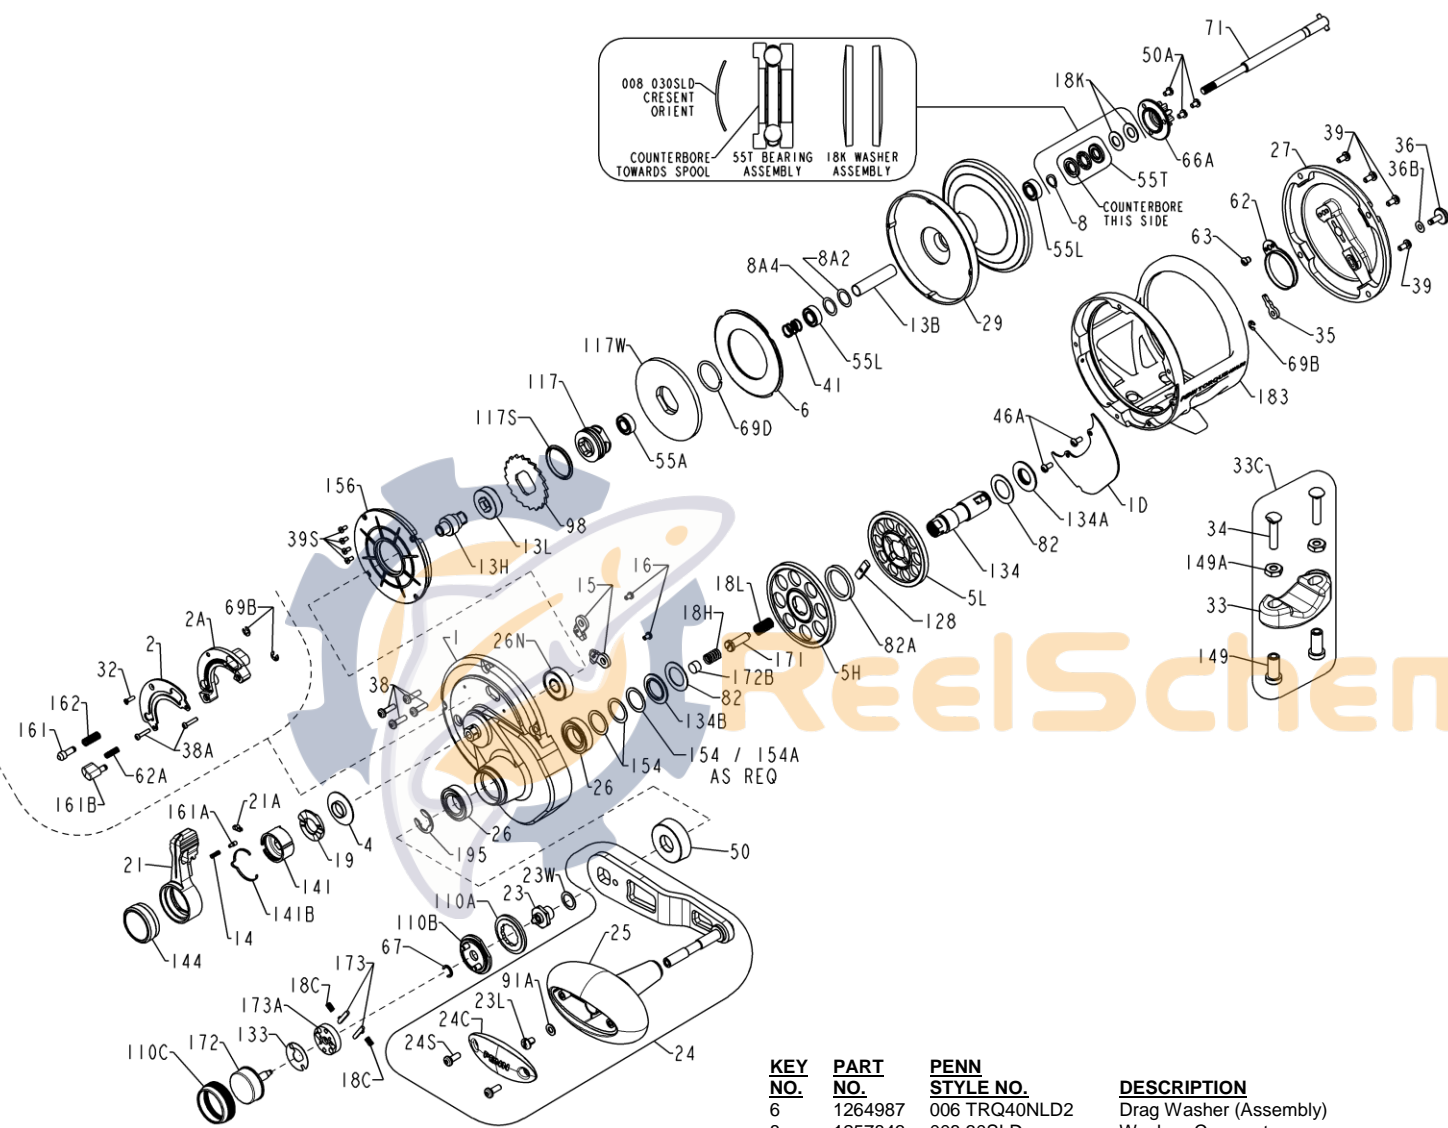

PARTS LIST FOR MODEL TRQ40NLD2G

REEL ASSEMBLY NO. 1206070

KEY NO.	PART NO.	PENN STYLE NO.	DESCRIPTION
23	1229458	023 012VS	Handle Screw
23L	1191283	023L750	Handle Knob Screw
23W	1286986	023WTRQ40NLD2	Handle Nut Washer
24	1265016	024 TRQ40NLD2G	Handle Asm (Gold)
24C	1286717	024CSQL50LW	Handle Knob Cap
24S	1265021	024STRQ40NLD2	Knob Cap Screw (2 req)
25	1286716	025 SQL50	Handle Knob
26	1265023	026 TRQ40NLD2	Ball Bearing (2 req)
26N	1182145	026N025	Ball Bearing
27	1265035	027 TRQ40NLD2G	Plate, L.S. (Gold)
29	1265043	029 TRQ40NLD2G	Spool (Gold)
32	1265049	032 TRQ15LD2S	Screw, Flat Head (Silver)
33	1290729	033 TRQ	Rod Clamp
33C	1290731	033CTRQ40NLD2	Rod Clamp Kit
34	1182788	034 045	Screw, Rod Clamp (2 req)
35	1188656	035 20	Click Tongue
36	1265053	036 TRQ40NLD2S	Click Button (Silver)
36B	1188651	036B20	Spacer, Click Button
38	1293254	038 TRQ40SN	Screw, Locking (4 req)
38A	1265055	038 TRQ40NLD2S	Screw (Silver) (2 req)
39	1293255	039 TRQ40SN	Screw, Locking (4 req)
39S	1183261	039S965	Screw, Cover (4 req)
41	1265056	041 TRQ40NLD2	Spring, Drag
46A	1183585	046A4300	Screw, Cover (2 req)
50	1265058	050 TRQ15LD2G	Gear Shield (Gold)
50A	1183767	050 716	Screw, Ratchet (3 req)
55A	1238912	055A50SLD	Ball Bearing
55L	1286985	055L020	Ball Bearing (2 req)
55T	1238913	055T30SLD	Bearing Assembly
62	1184026	062 209	Click Spring
62A	1236596	062 TRQ40	Spring, Strike Button
63	1184048	063 209	Screw, Click Spring
66A	1265059	066AFTHLD	Click Ratchet
67	1184105	067 030VS	Retaining E-Ring, Shift
69B	1184125	069B050	Retaining E-Ring (3 req)
69D	1265060	069DFTH15LD	Retaining Ring, Drag
71	1265067	071 TRQ40NLD2	Spindle (Assembly)
82	1265070	082 TRQ40NLD2	Washer, Teflon (2 req)
82A	1265071	082A30SLD2	Washer, Gear Separating
91A	1277514	091ATRQ40NLD2	Handle Knob Washer
98	1265073	098 FTH40NLD2	Dog Ratchet
110A	1230438	110A012VS	Handle Screw Lock Ring
110B	1264940	110BTRQ40NLD2S	Shifter Base (Silver)
110C	1264941	110C012VSS	Shift Button Ring (Silver)
117	1265076	117 TRQ40NLD2	Drive Plate Hub
117S	1265080	117STRQ40NLD2	Drag Cover Seal
117W	1265083	117WTRQ40NLD2	Drag Washer
128	1265084	128 30SLD2	Shift Key
133	1230583	133 012VS	Retaining Plate
134	1265085	134 30SLD2	Gear Stud
134A	1265086	134A30SLD2	Gear Stud Nut
134B	1265087	134B30SLD2	Gear Spacer
141	1265088	141 TRQ15LD2	Cam Follower
141B	1265089	141BTRQ15LD2	Spring, Preset Knob
144	1265091	144 TRQ15LD2S	Preset Knob (Silver)
149	1184702	149 045	Rod Clamp Nut (2 req)
149A	1184706	149 200	Hex Nut (2 req)
154	1265092	154 TRQ40NLD2	Shim, .010 (2 + As Req)
154A	1306668	154ATRQ40NLD2	Shim, .004 (As required)
156	1265095	156 TRQ40NLD2	Cover Drag
161	1265097	161 TRQ40NLD2	Pin, Free Locating
161A	1265098	161ATRQ15LD2	Pin, Lever Click
161B	1265099	161BTRQ40NLD2	Strike Button
162	1184795	162 050	Spring, Free Button
171	1265101	171 30SLD2	Shift Plunger (Screw)
172	1265104	172 012VSG	Shift Button (Gold)
172B	1184831	172B030VS	Shift Spacer
173	1192384	173 012VS	Shifter Catch (2 req)
173A	1230664	173A012VS	Shift Catch Holder
183	1265117	183 TRQ40NLD2G	Frame Assembly (Gold)
195	1184955	195 040	Gear Stud Ret. E-Ring